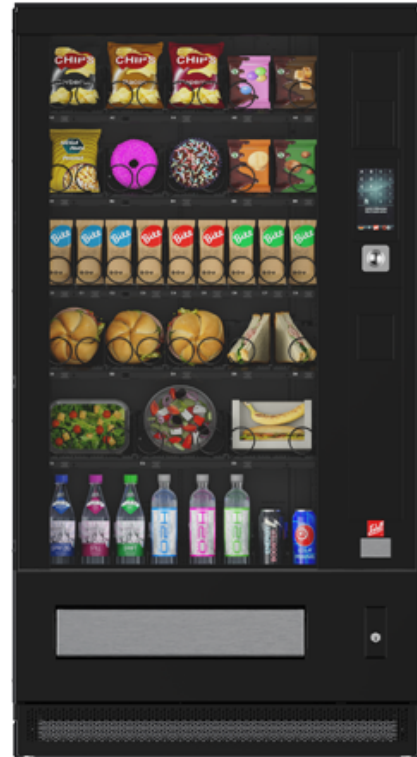

**2T-version**

**SiLine® Snack and Combi M**

### Introduction

- 2T-variant: split temperature zones separated by directed air flow, Fresh food / snack
  - Approx. + 10 - 15 °C on the upper shelves
  - Food-safety storage at  $\leq + 4$  °C on the lower shelves (LM zone)
- The temperature separation position can be adjusted within a pre-defined range
- The Food safety software monitors the temperature in the LM-zone and ensures that only properly chilled products are dispensed
- Frost monitor