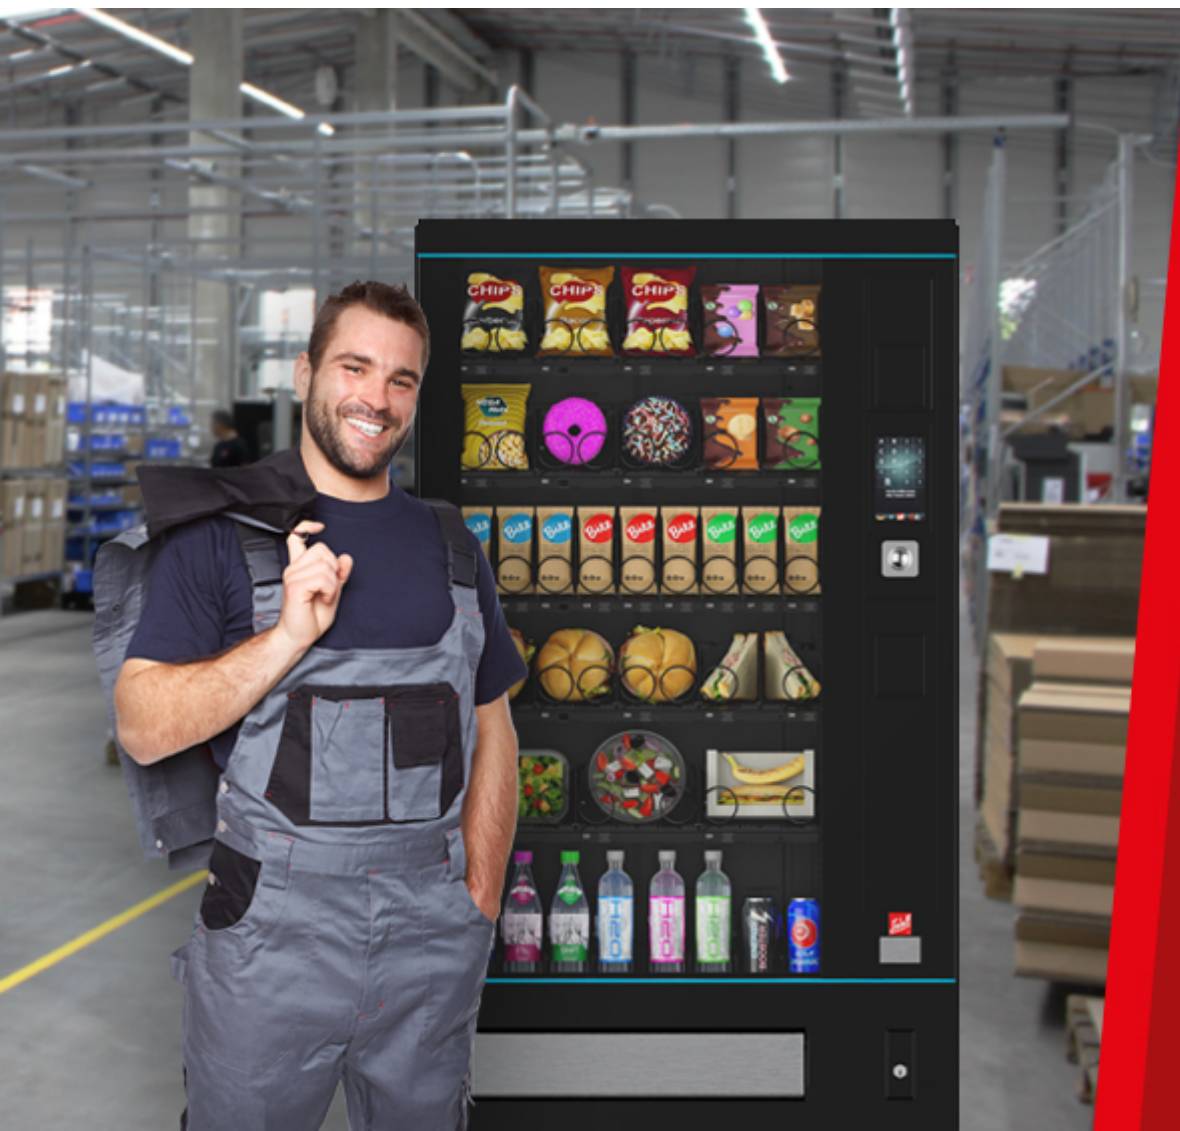

2T-version

SiLine® Snack and Combi M