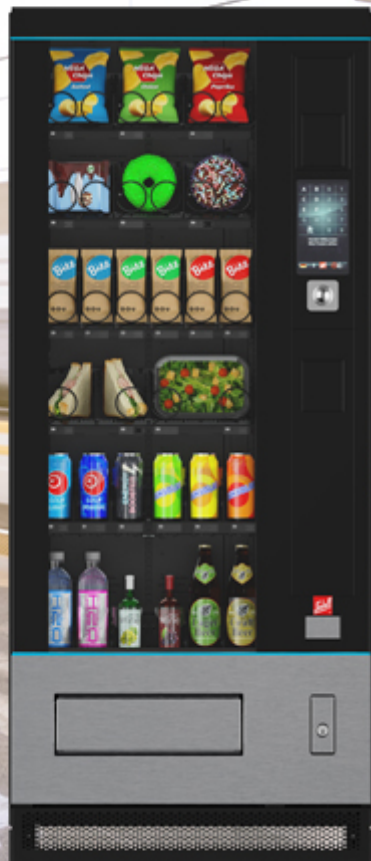

SiLine® Snack and Combi S

SiLine® Snack S