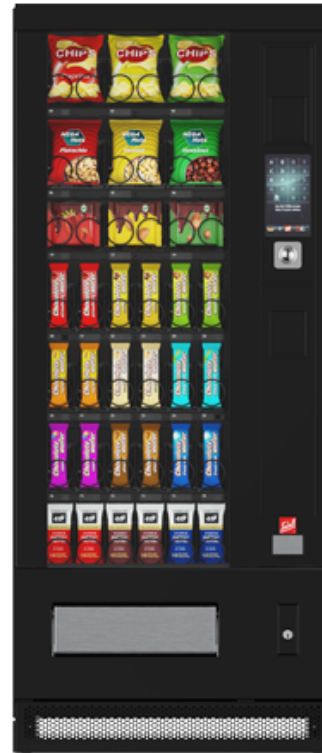

## SiLine<sup>®</sup> Snack S

### Introduction

- Vending of confectionery, snacks, fresh food, drinks and non-food items from spiral and pusher shelves
- High capacity: up to 7 shelves
- Fits in a Vending line
- Shelves and spirals made from powder-coated metal
- SiLine<sup>®</sup> Combi: Pushers suitable for products with a diameter up to 72 mm
- Uniform installation area for the payment systems
- Modular design – especially easy to service and recycle