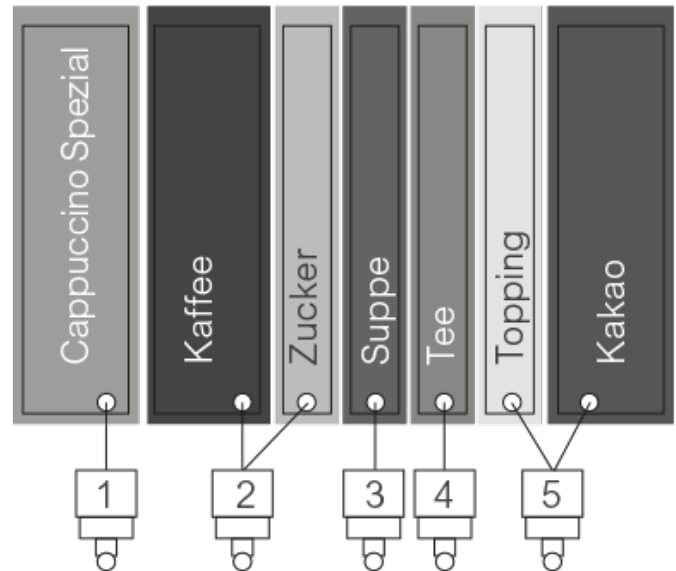

## Variant 7501 B

## Introduction

- 20 large, illuminated decals behind glass
- Full surface glass panel made from safety glass panel
- Closed delivery carousel made from impact-resistant plastic
- Drinks dispense area lighting
- Double cup mechanism with a capacity up to 1,170 cups

## Configuration

- 1 coffee bean container\*
- 6 instant containers\*
- 5 mixer units

\* Coffee/instant containers: 64 mm: approx. 4.0 l - 78 mm: approx. 4.6 l - 137 mm: approx. 8.5 l