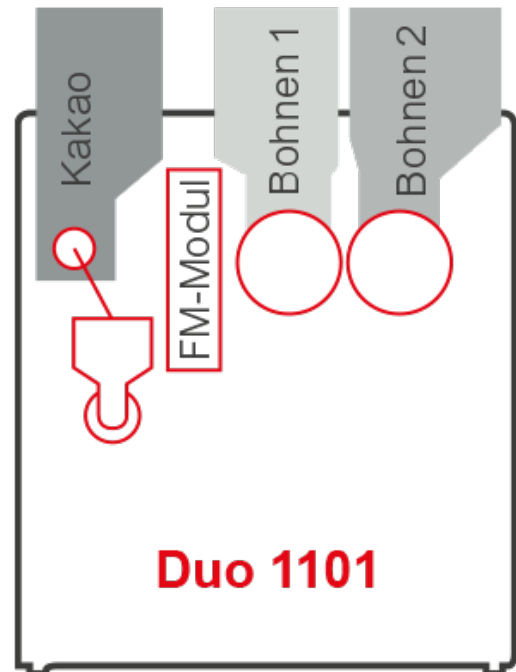

Siamonie MOONLIGHT

Duo 1101

Siamonie MOONLIGHT

Duo 1101

MADE
IN
GERMANY

Introduction

- Glass design element including integrated RGB-atmospheric light. The colors can be set alternately or permanently.
- A stable 7' touch display behind a 4 mm safety glass, brilliant image representation and color quality
- 10 image selection buttons with a second shelf for refinement; Optional: Additional level for espresso specialties
- Conversion of images and easy editing by Drag & Drop Export of the designs via a USB stick
- Direct language switch and individually programmable screen interface via SiDesigner

Instant containers

1 instant container with a filling capacity of 3.6 l* and fresh milk module

* 2.0 l Filling quantity corresponds to approx. 1.3 kg Topping or approx. 1.4 kg chocolate powder

Bean container