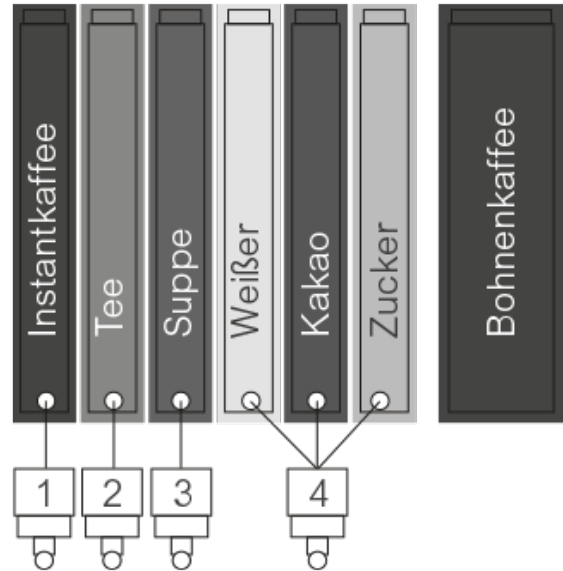

CVS
Variant 6405

Introduction

- Continuous operation panel with 14 illuminated metal direct selection buttons
- Customizable advertising panel
- Operating elements at ergonomic height
- Its modular design makes it extremely easy to service and recycle
- Combination of whole coffee beans and instant products
- High performance grinder
- High-Tech PEEK Brewer

Configuration

- 1 large bean container*
- 6 instant containers*
- 4 mixer units

* bean container: 4.5 kg or 13.0 l

Coffee/instant containers: 67 mm: approx. 4.9 l - 78 mm: approx. 5.8 l - 137 mm: approx. 10.0 l

Container

Container width (approx.)	67 mm	78 mm	137 mm
Container volume (approx.)	4,900 ccm	5,800 ccm	10,000 ccm
Instant coffee	1,000 g	1,250 g	-
Sugar	4,000 g	5,000 g	-
Whitener / topping	2,500 g	3,000 g	-
Chocolate powder	-	3,500 g	6,000 g
Tea	4,500 g	5,500 g	-