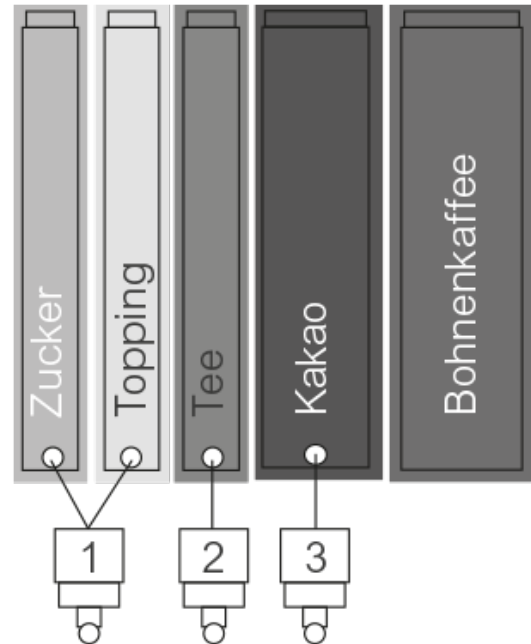

SiVend HG 15 TT Espresso

Variant 4301

SiVend HG 15 TT Espresso

Variant 4301

MADE
IN
GERMANY

Introduction

- 15 large, freely programmable selection buttons
- Flat glass-fronted door
- Glass front made from safety glass, easy to clean
- High performance grinder
- High-Tech Peek-Brewer
- Coffee servings from 6 to 14g

Configuration

- 1 large bean container*
- 4 instant containers*
- 3 mixer units

* bean container: 2.5 kg or 6.5 l

Instant product container: 43 mm: approx. 1.5 l - 64 mm: approx. 2.1 l - 137 mm: approx. 4.5 l

Containers

Container width (approx.)	43 mm	64 mm	137 mm
Container volume (approx.)	1,500 ccm	2,100 ccm	4,500 ccm
Instant coffee	-	500 g	-
Sugar	1,200 g	1,700 g	-
Topping	-	1,000 g	2,000 g
Tea	-	2,000 g	-
Soup	-	1,000 g	-