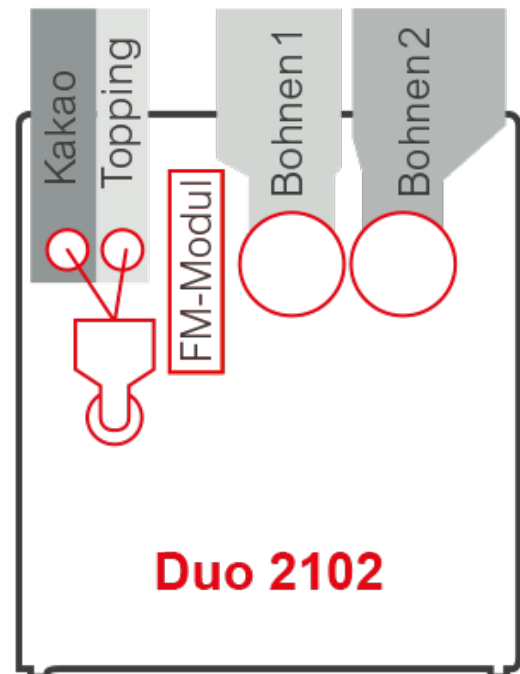

Siamonie CLASSIC TOUCH

Duo 2102

Siamonie CLASSIC TOUCH

Duo 2102

MADE
IN
GERMANY

Introduction

- A stable 7' touch display behind a 4 mm safety glass, brilliant image representation and colour quality
- 10 image selection buttons with a second level for refinement; Optional: Additional level for espresso specialties
- Conversion of images and easy editing by Drag & Drop
- Exporting the design via a USB stick
- Direct language switch and individually programmable screen interface via SiDesigner

Instant containers

- 2 instant containers with 2.0 l and 1.3 l filling capacity* as well as fresh milk module

* 2.0 l Filling quantity corresponds to approx. 1.3 kg Topping or approx. 1.4 kg chocolate powder