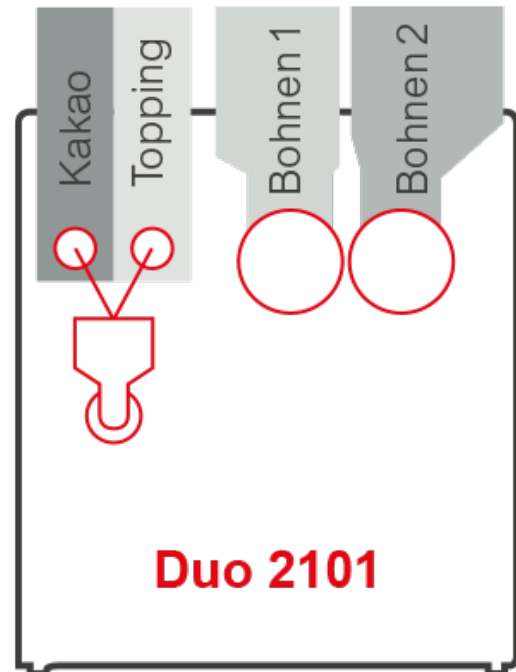

### Introduction

- Glass design element including integrated RGB-atmospheric light. The colors can be set alternately or permanently.
- A stable 7' touch display behind a 4 mm safety glass, brilliant image representation and color quality
- 10 image selection buttons with a second shelf for refinement; Optional: Additional level for espresso specialties
- Conversion of images and easy editing by Drag & Drop Export of the designs via a USB stick
- Direct language switch and individually programmable screen interface via SiDesigner